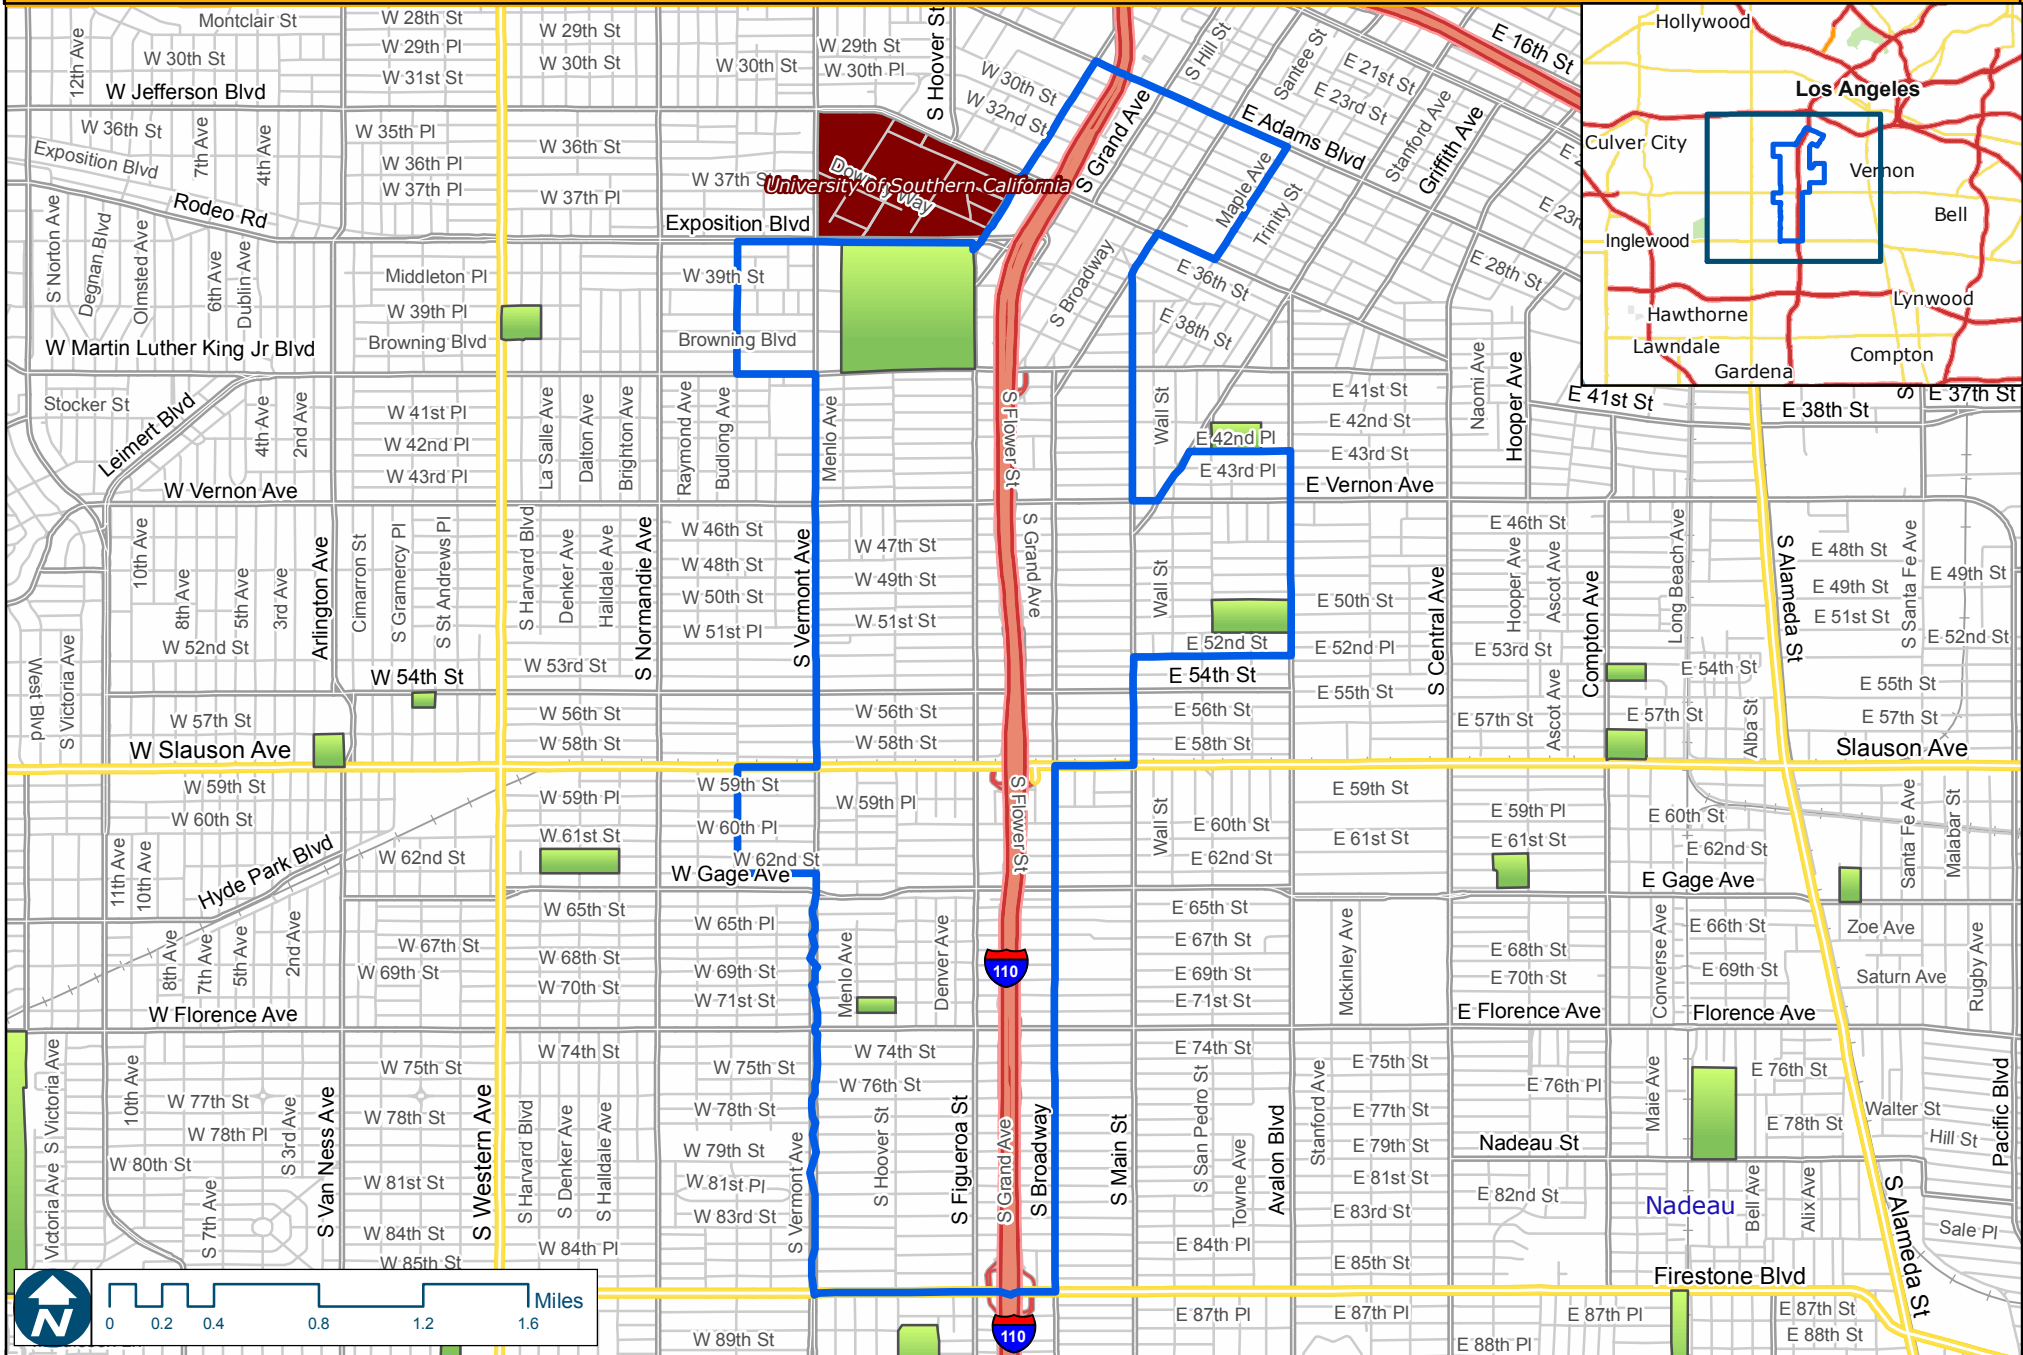

South Figueroa Corridor/Vermont-Manchester

Map Created by Healthy City 1/09
Geographic data from Navteq.